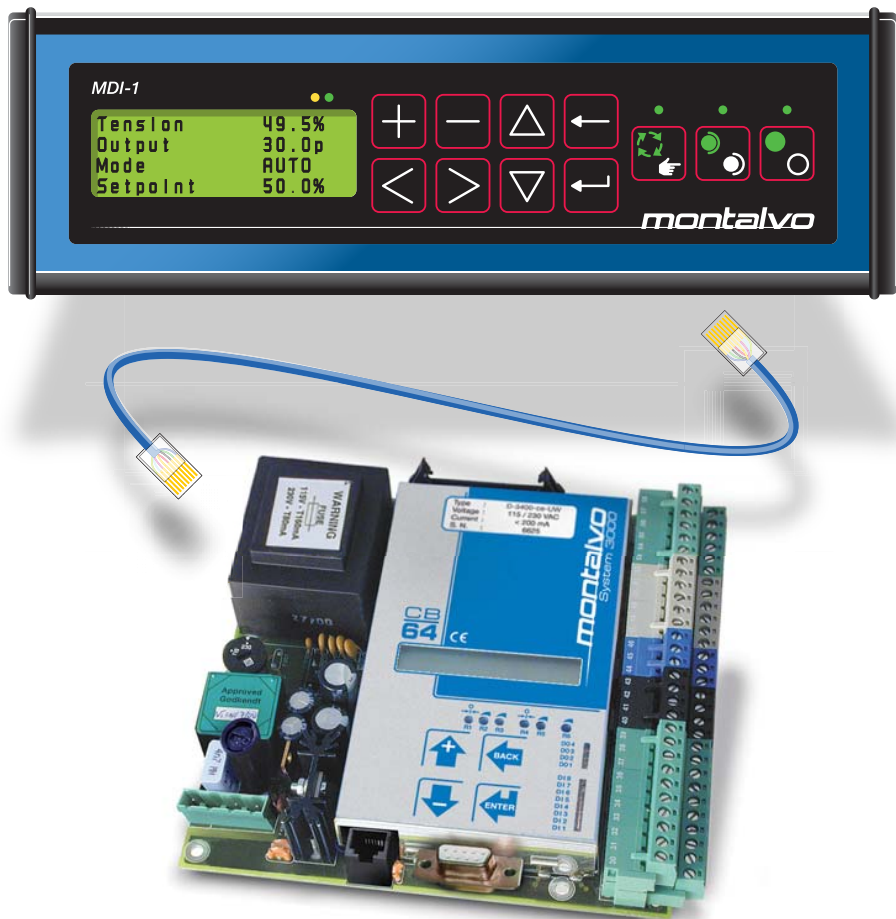

Typical Application