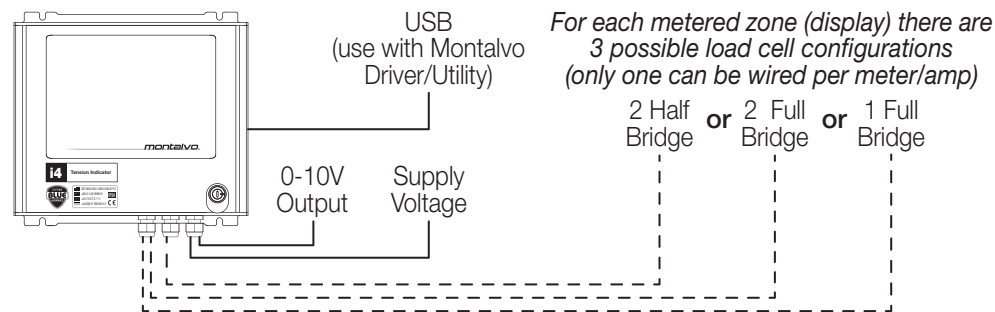

Connections

Documentation

- A4 Manual
- A4 Driver / Utility Manual

Installation Hotlines

	207-856-2501 / 800-226-8710
	+86-21-52188010
	+45 75 57 27 11
	+49 (0)511 760 691 41

1-800-226-8710 / info@montalvo.com / www.montalvo.com

Technical details subject to change without notice. i4AA-US-01 © Montalvo

EST. 1947

montalvo