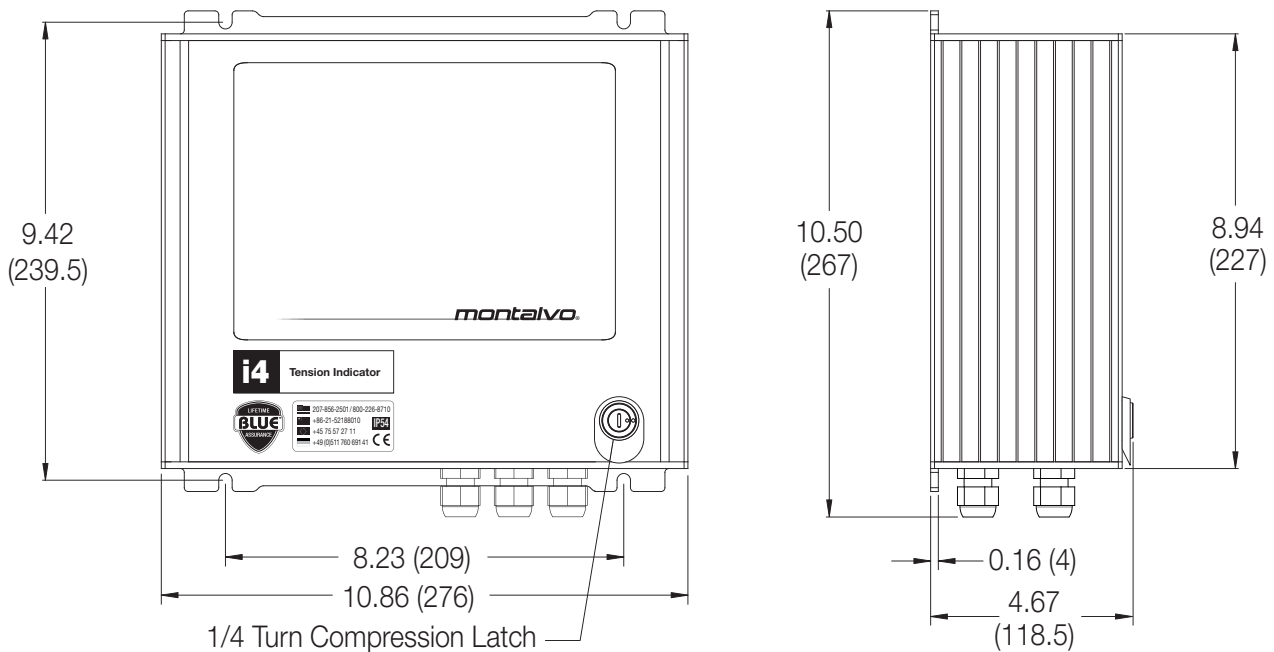

Montalvo i4-A

Tension Indicators

Featuring Montalvo A4 Digital Amplifier and Analog Display

- ✓ 1 or 2 Zone Monitoring
- ✓ Digital Amplification (A4)
- ✓ Analog Display
- ✓ AC or DC Powered

Always know the exact tension you are running! Montalvo's i4-A Tension Indicator is available in 1 or 2 tension zone configurations using precision analog displays with custom scales available. The indicator can be factory configured for either DC or AC supply voltage. Each zone's load cell(s) signal is amplified by a separate Montalvo A4 Digital Amplifier. The i4 assembly is enclosed in a rugged aluminum housing with a convenient, lockable access door. Plenty of through wall cable glands provide easy, secure wiring.

Dimensions

Montalvo i4-A

Tension Indicators

Specifications

| <i>Amplifier - Montalvo A4 Digital</i> | |
|--|-------------------|
| Supply Voltage - (standard) | 24VDC |
| Supply Voltage - (optional) | 120VAC |
| Overtoltage Category | III (IEC 66-4) |
| Load Cell Input Range | ±50mV / ±250 mVDC |
| Load Cell Supply | 5 VDC ±1% |
| Gain Adjustment | 11 to 510 |
| Maximum Power Consumption (each A4) | 14VA |
| Connector | 14 pin / screw |
| Communications Connector | USB Type B |

| <i>Display - Analog</i> | |
|----------------------------|-------------------------------|
| Scale - Standard | 0-100 |
| Scale - Option (no charge) | Per customer request |
| Accuracy | ±2% full scale value |
| Lens | Clear Acrylic |
| Movement | Spring loaded pivot and jewel |