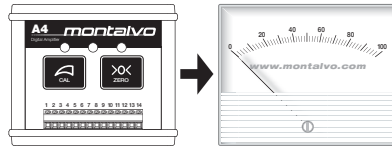

Montalvo i4-A

Tension Indicators

Featuring Montalvo A4 Digital Amplifier and Analog Display

- ✓ 1 or 2 Zone Monitoring
- ✓ Digital Amplification (A4)
- ✓ Analog Display
- ✓ AC or DC Powered

Always know the exact tension you are running! Montalvo's i4-A Tension Indicator is available in 1 or 2 tension zone configurations using precision analog displays with custom scales available. The indicator can be factory configured for either DC or AC supply voltage. Each zone's load cell(s) signal is amplified by a separate Montalvo A4 Digital Amplifier. The i4 assembly is enclosed in a rugged aluminum housing with a convenient, lockable access door. Plenty of through wall cable glands provide easy, secure wiring.

Dimensions

Montalvo i4-A

Tension Indicators

Specifications

| <i>Amplifier - Montalvo A4 Digital</i> | |
|--|-------------------|
| Supply Voltage - (standard) | 24VDC |
| Supply Voltage - (optional) | 120VAC |
| Overtoltage Category | III (IEC 66-4) |
| Load Cell Input Range | ±50mV / ±250 mVDC |
| Load Cell Supply | 5 VDC ±1% |
| Gain Adjustment | 11 to 510 |
| Maximum Power Consumption (each A4) | 14VA |
| Connector | 14 pin / screw |
| Communications Connector | USB Type B |

| <i>Display - Analog</i> | |
|----------------------------|-------------------------------|
| Scale - Standard | 0-100 |
| Scale - Option (no charge) | Per customer request |
| Accuracy | ±2% full scale value |
| Lens | Clear Acrylic |
| Movement | Spring loaded pivot and jewel |